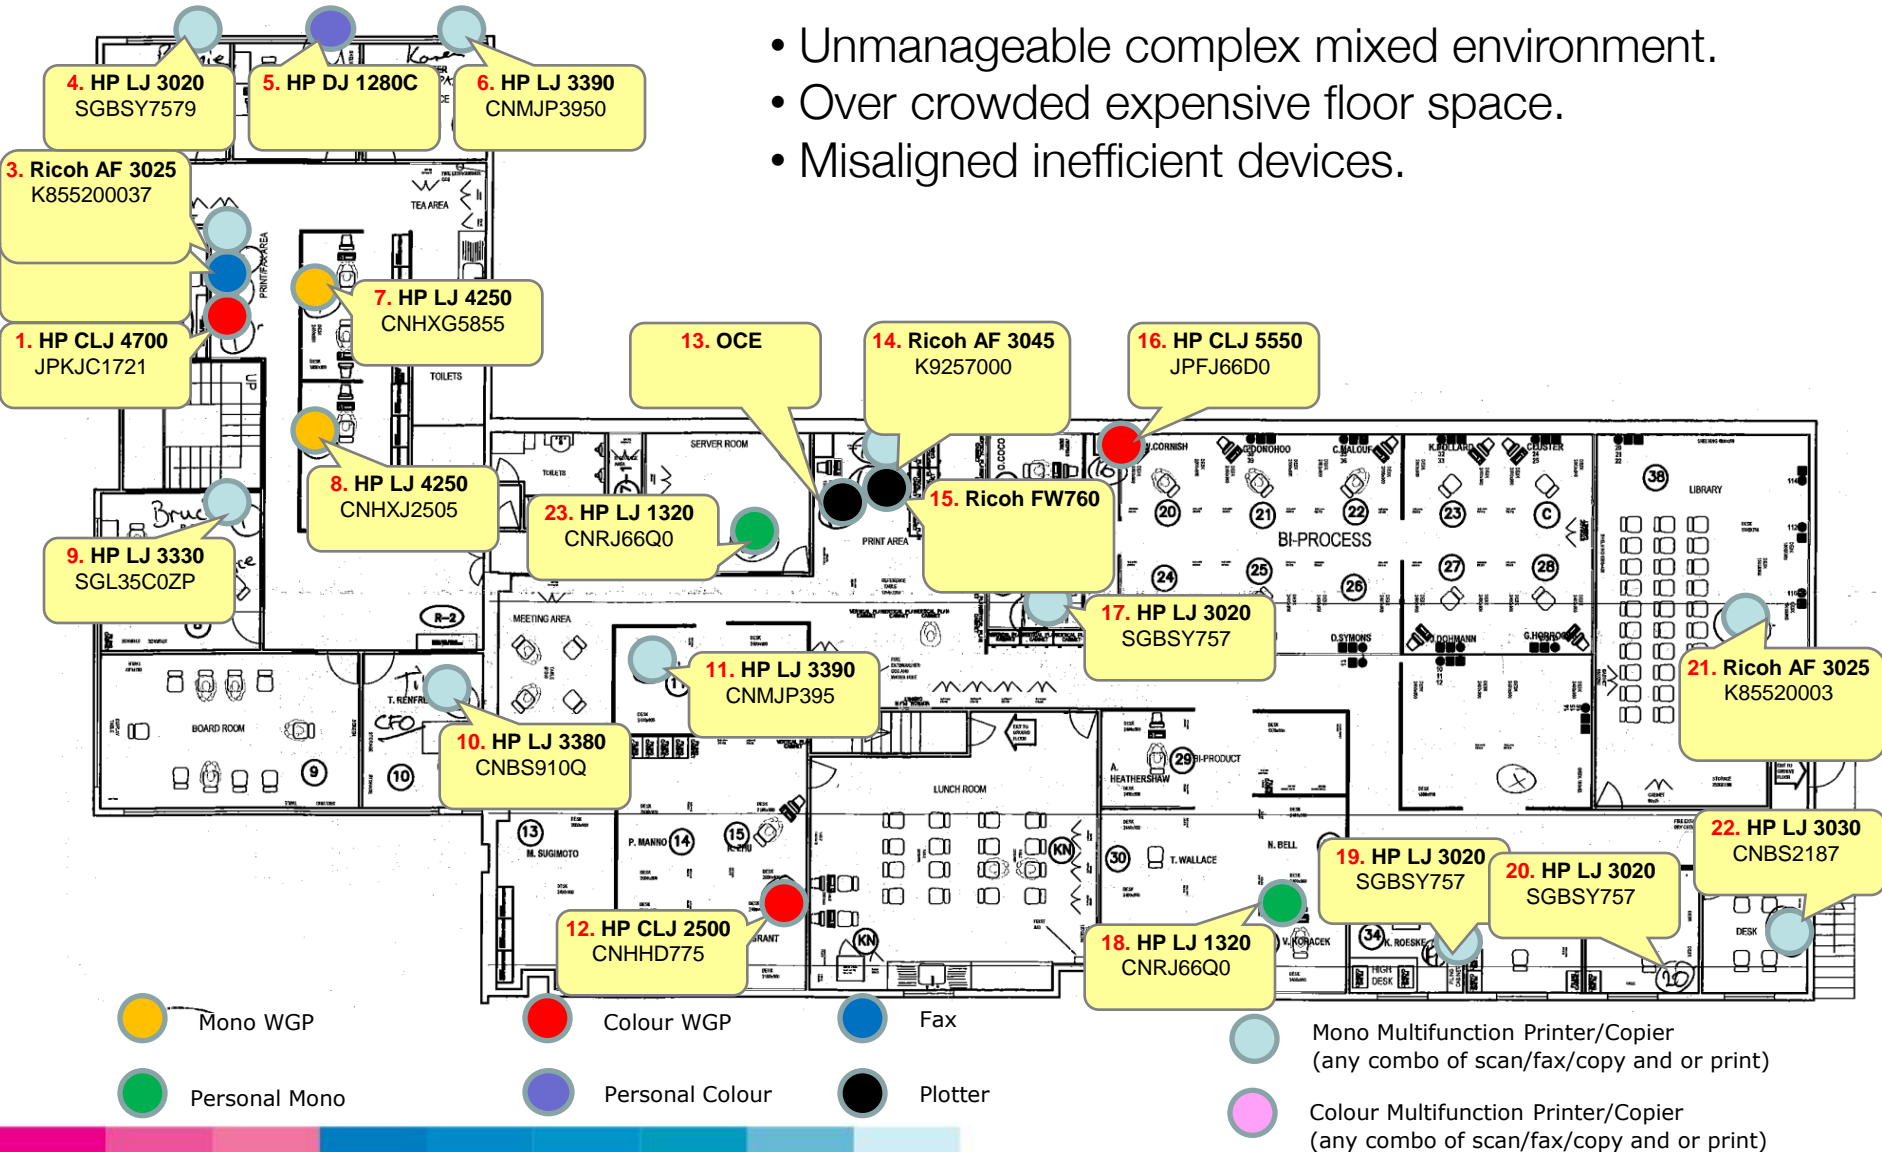

SAMPLE COMPANY (BEFORE)

CURRENT FLOOR PLAN (LEVEL 1)

- Unmanageable complex mixed environment.
- Over crowded expensive floor space.
- Misaligned inefficient devices.

SAMPLE COMPANY (AFTER)

PROPOSED FLOOR PLAN (LEVEL 1)

- More efficient cost effective rationalised common fleet
- Reduced Carbon Footprint.
- Scalable for solution integration.

 Mono WGP	 Colour WGP	 Fax	 Mono Multifunction Printer/Copier (any combo of scan/fax/copy and or print)
 Personal Mono	 Personal Colour	 Plotter	 Colour Multifunction Printer/Copier (any combo of scan/fax/copy and or print)