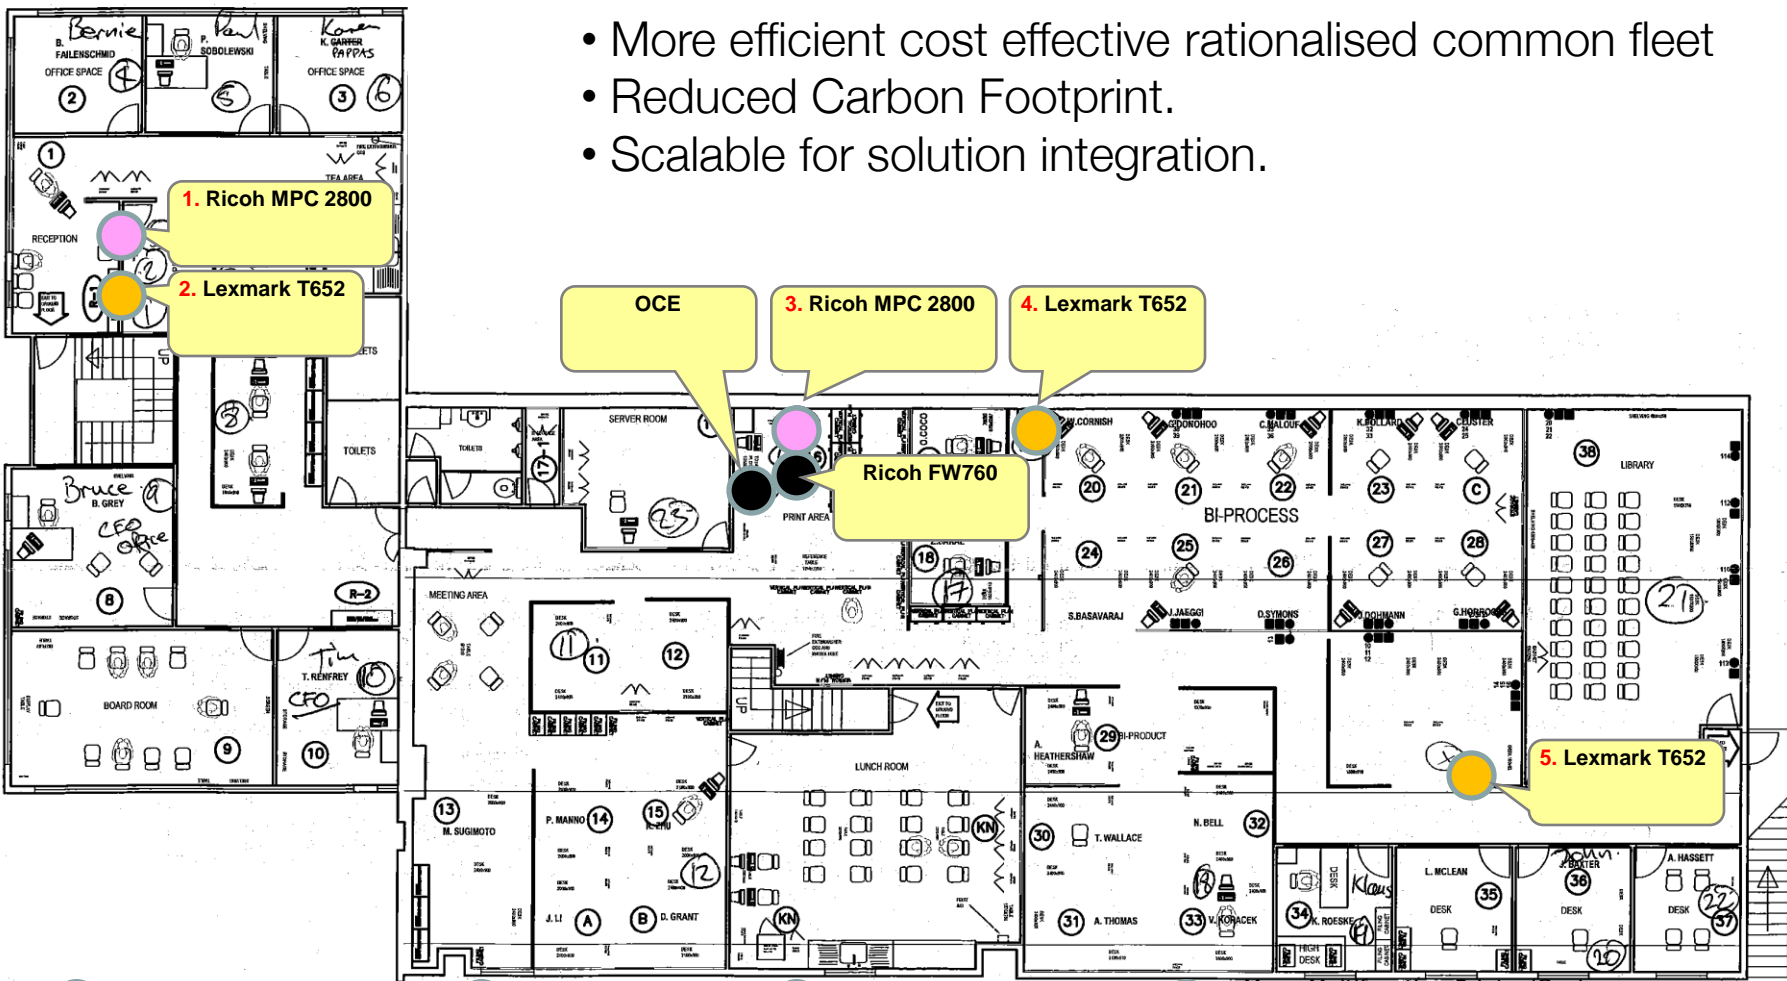

SAMPLE COMPANY (BEFORE)

CURRENT FLOOR PLAN (LEVEL 1)

- Unmanageable complex mixed environment.
- Over crowded expensive floor space.
- Misaligned inefficient devices.

SAMPLE COMPANY (AFTER)

PROPOSED FLOOR PLAN (LEVEL 1)

- More efficient cost effective rationalised common fleet
- Reduced Carbon Footprint.
- Scalable for solution integration.

 Mono WGP	 Colour WGP	 Fax	 Mono Multifunction Printer/Copier (any combo of scan/fax/copy and or print)
 Personal Mono	 Personal Colour	 Plotter	 Colour Multifunction Printer/Copier (any combo of scan/fax/copy and or print)